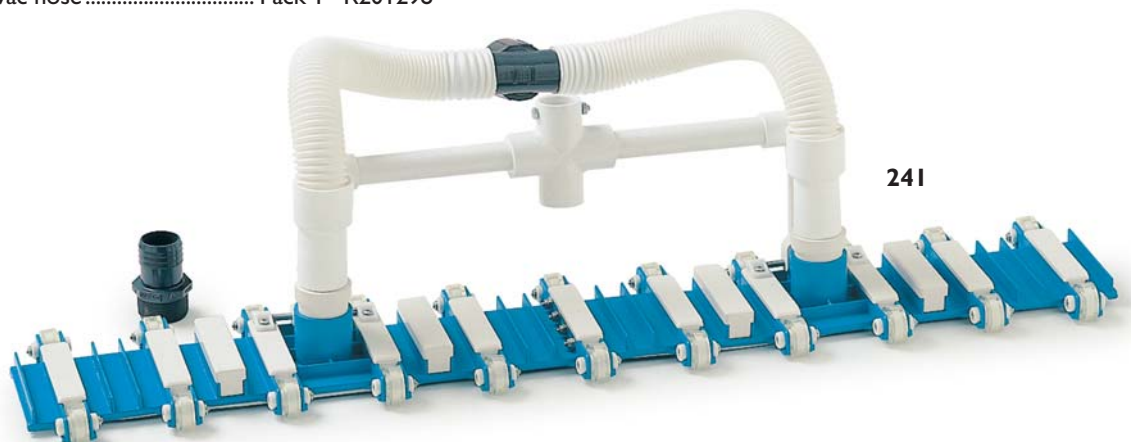

Super Pro Vac

241 41" width vacuum features ProVac technology, 22 ball bearing polyurethane adjustable wheels, dual manifold with handle joining assembly. Includes adapters for 1½" or 2" vac hose..... Pack 1 R201298