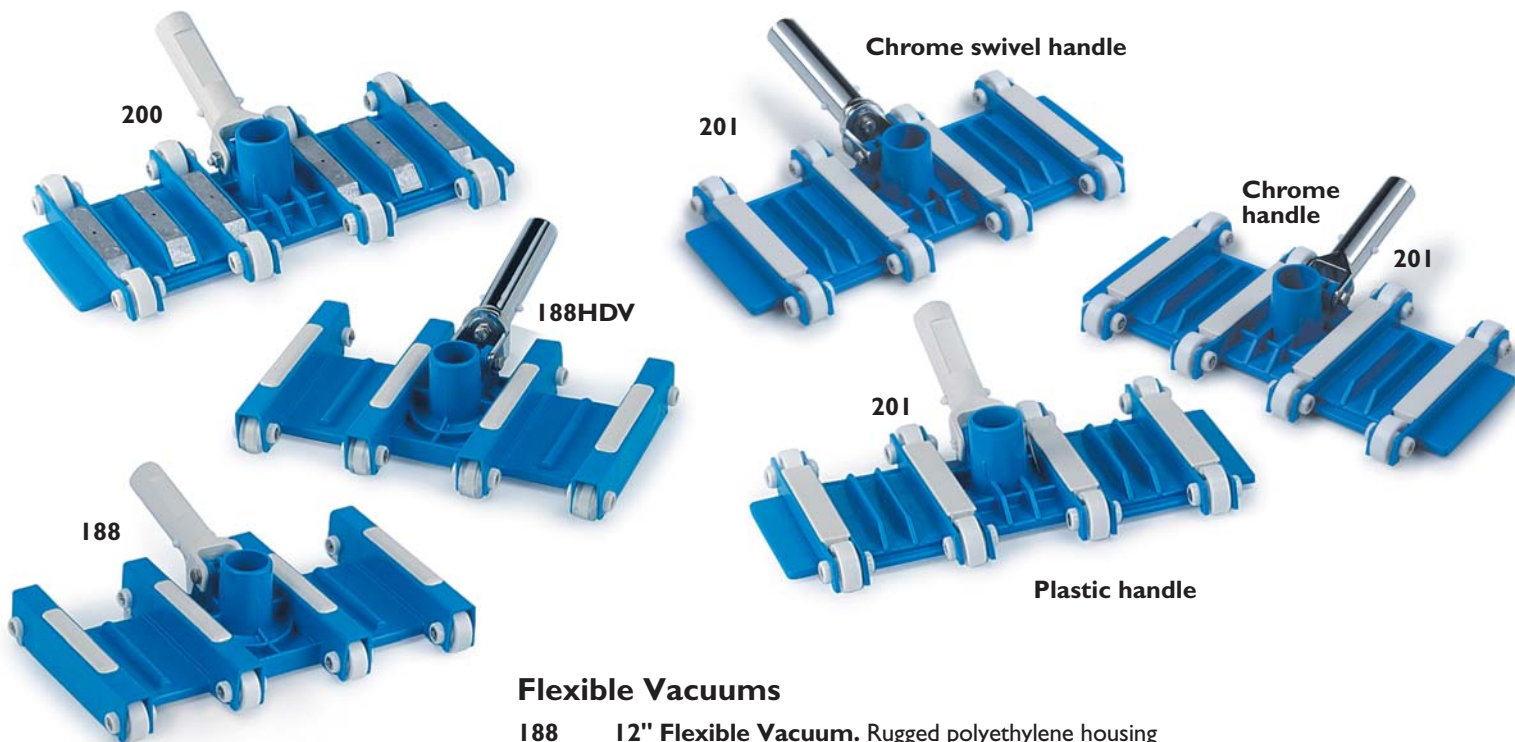

Flexible Vacuums

- 188   **12" Flexible Vacuum.** Rugged polyethylene housing features enclosed weights and adjustable solid molded wheels.....Packed 6 Clam Shell   R201112
- 188HDV   **12" Flexible Vacuum.** Model #188 with #152 Metal swivel handle and ball bearing wheels.....Pack 6   R201024
- 200   **Slimline Flexible Vacuum.** 14" width low profile design with 6 weights and adjustable molded wheels with stainless steel hardware.....Packed 6 Clam Shell   R201380
- 201   **Economy Flexible Vacuum.** 14" low profile with 4 weights under plastic covers. Spring loaded snap-adapt handle, stainless steel hardware and adjustable wheels.....Packed 6 Clam Shell   R201384
- **Flex-A-Vac.** Model #201 with chrome handle .....Boxed   R201062
- **Flex-A-Vac.** Model #201 with chrome swivel handle .....Boxed   R201064
- 203   **SuperFlex Vacuum.** Economy 14" UV ray inhibited body and enclosed weights. Spring loaded snap-adapt handle and factory set replaceable wheels .....Packed 6 Clam Shell   R201388

See Pentair or Sta-Rite catalog or price list for replacement parts.