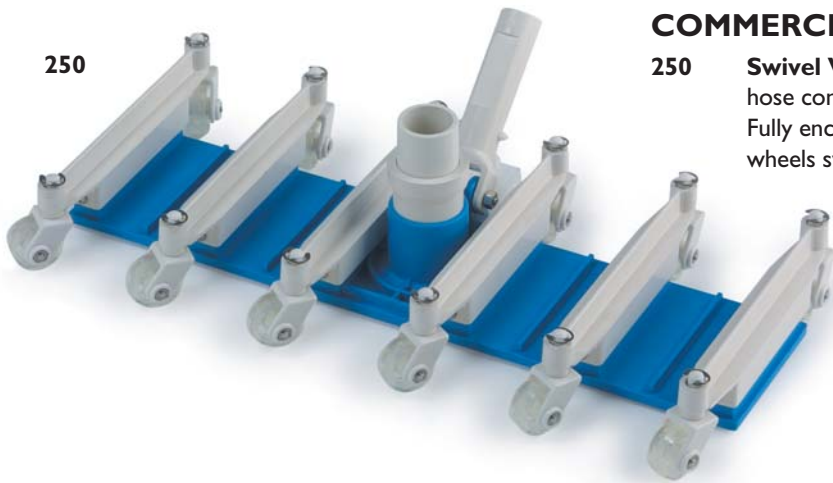

808-22	Extends to 22' length .....	Pack 6	R191101
808-16	Extends to 16' length .....	Pack 6	R191092
808-12	Extends to 12' length .....	Pack 6	R191091
808-16	16' Straight .....	Pack 3	R191104
808-12	12' Straight .....	Pack 6	R191095
818-8	Adapt-a-Pole Kit .....	Pack 3	R191102
	8' Extension .....	Bulk	R32031
	Replacement tip for fiberglass poles .....	Bulk	R07023
828-16	Pole Adapter Sleeve .....	Bulk	R32033
812-24	2-Piece Aluminum. Metal cam. Extends to 23½' .....	Pack 12	R191090
806-24	2-Piece Aluminum. E-Z Lock. Extends to 23½' .....	Pack 12	R191088

**COMMERCIAL VACUUM HEAD**

250

250 **Swivel Wheel Vacuum Head.** 19" Body has 1½" swivel hose connection to prevent twisting. 2" hose fits on body. Fully enclosed weights and adjustable polyurethane wheels swivel in any direction.....Pack 4 R201126