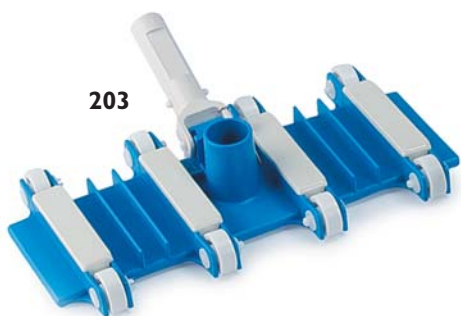

Flexible Vacuums

- 188   **12" Flexible Vacuum.** Rugged polyethylene housing features enclosed weights and adjustable solid molded wheels.....Packed 6 Clam Shell   R201112
- 188HDV   **12" Flexible Vacuum.** Model #188 with #152 Metal swivel handle and ball bearing wheels.....Pack 6   R201024
- 200   **Slimline Flexible Vacuum.** 14" width low profile design with 6 weights and adjustable molded wheels with stainless steel hardware.....Packed 6 Clam Shell   R201380
- 201   **Economy Flexible Vacuum.** 14" low profile with 4 weights under plastic covers. Spring loaded snap-adapt handle, stainless steel hardware and adjustable wheels.....Packed 6 Clam Shell   R201384
- **Flex-A-Vac.** Model #201 with chrome handle .....Boxed   R201062
- **Flex-A-Vac.** Model #201 with chrome swivel handle .....Boxed   R201064
- 203   **SuperFlex Vacuum.** Economy 14" UV ray inhibited body and enclosed weights. Spring loaded snap-adapt handle and factory set replaceable wheels .....Packed 6 Clam Shell   R201388

See Pentair or Sta-Rite catalog or price list for replacement parts.