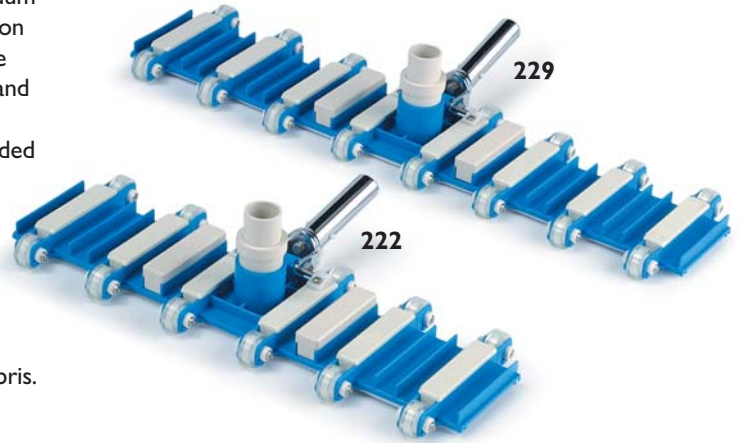

PROVAC®

These patented vac heads will clean a pool bottom in up to half the time, even with low flow suction. Unique suction chamber concentrates vacuum velocity from both ends as well front to back. Has metal swivel handle on stainless steel shaft and strategically placed weights for balance and ease of operation. Adjustable wheels increase or decrease vacuum velocity and special flex strips guide debris into exclusive suction chamber. Swivel connection for 1 1/2" vac hose while 2" fits directly on body. Recommended by Service Pros throughout the world.

214	14" Width.	8 Wheels.....	Pack 6	R201276
222	22" Width.	12 Wheels	Pack 1	R201286
229	29" Width.	16 Wheels	Pack 1	R201296

Each Pro Vac® is assembled with white "short leg" strips for leaves and large debris. A blue "long leg" strip is included for sand, silt and fine debris. Replacements available in 5' lengths.